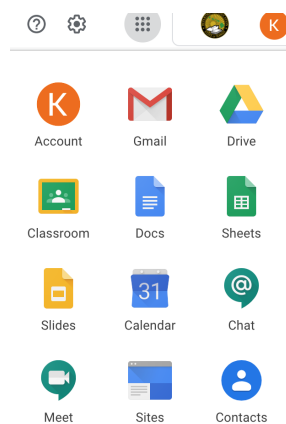

Click this
(classroom)
icon to see
your teachers
google
classroom.