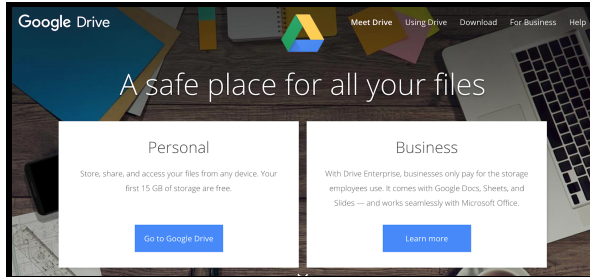

Getting into Google Classroom:

Go to:

<https://www.google.com/drive/>

 Click Here

 Enter the student email address, and click “Next”. Enter the password.

 Locate this symbol near the top right corner of the browser. Click the 9 dots.