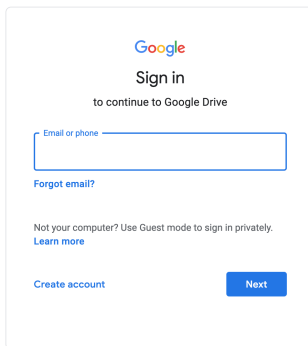

Getting into Google Classroom:

Go to:

<https://www.google.com/drive/>

 Click Here

 Enter the student email address, and click “Next”. Enter the password.

 Locate this symbol near the top right corner of the browser. Click the 9 dots.